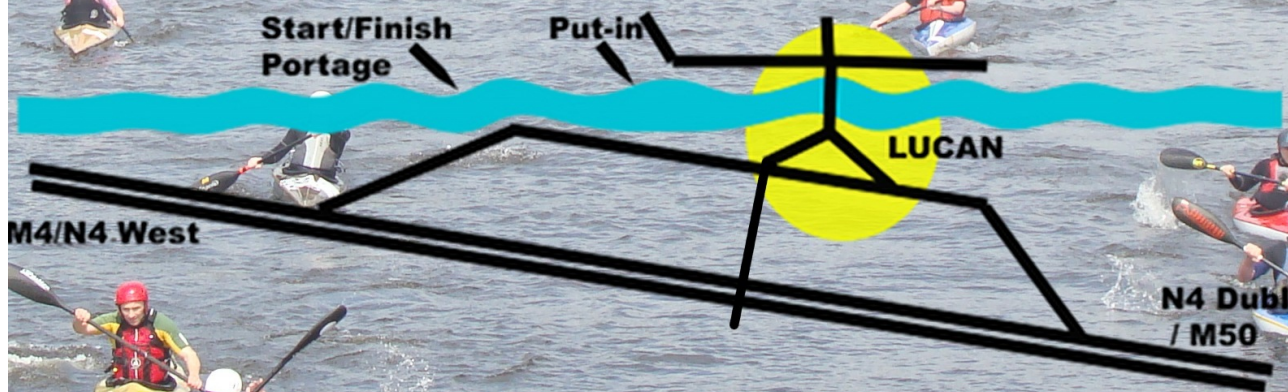

# Salmon Leap Canoe Club Junior Series Race

Saturday, 13th March 2012 at 12:00  
Entries Close 11:30, Entry Fee €5

Flatwater River Course with Portage  
Venue: Put-in above Lucan Weir, Start above Sluice Weir

Long Course 8Km. Over 15 Boys and Girls  
Open K2, K1\*, Boys GP & Girls GP

Short Course 5Km. Under 15 Girls and Boys  
Open K2, K1\* Boys GP, Girls GP & Canadian

\* includes WW Boats, Wavehoppers, Gola Sprint, etc.